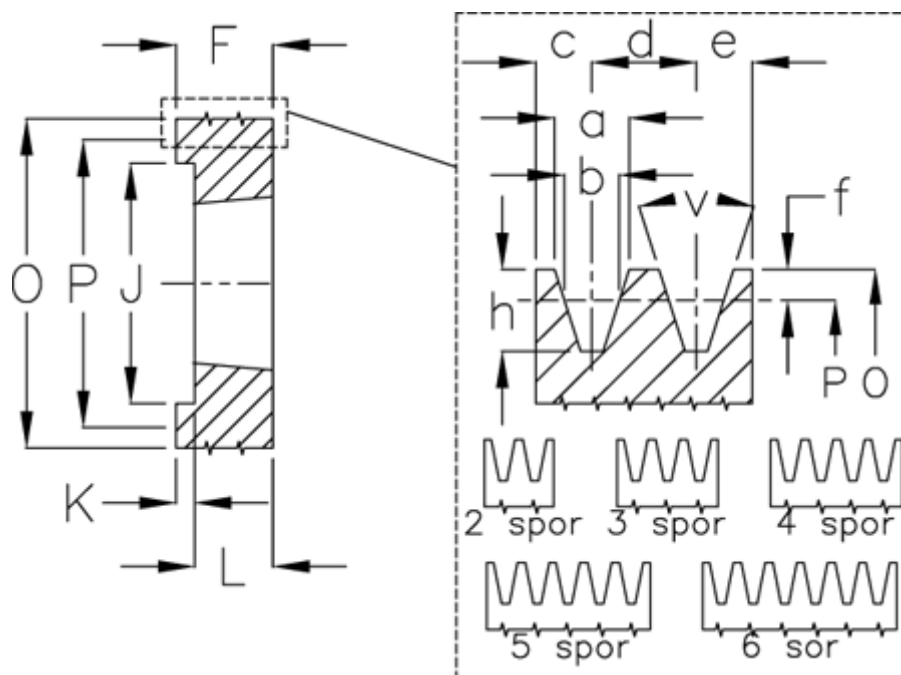

Article number: 604113007102

Description: V-belt pulley SPZ 71/2 TL1108

Measures

a	= 9,7	For bush	= 1108	P	= 71
b	= 8,5	h	= 11	Type	= SPZ
Bush ζ max	= 28	J	= 42.0	v	= 34 grader
c	= 8	K	= 6		
d	= 12	L	= 22		
e	= 8	m	= -		
f	= 2	Number of ribs	= 2		
F	= 28	O	= 75		